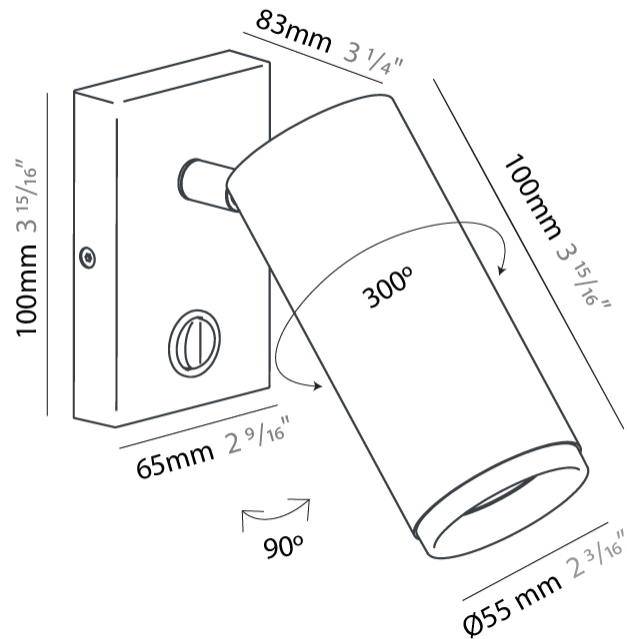

PROJECT	_____
TYPE	_____
SPECIFIER	_____
QUANTITY	_____
DATE	_____

HAUL - WALL SURFACE

D93243-

base number   Finish
Options

1. To build a product code in our configurator select the specify button on the base model # product page
2. To build a manual product code on this datasheet choose from the options listed below in blue font and add the suffix to the base model #

GENERAL

Series: Haul
Subseries: Haul - Wall
Partner: Milan
Division: Design
Installation: Surface
Product Type: Wall Surface
Mounting Location: Wall
Light Distribution: Adjustable

PHYSICAL

Shape: Cylinder
Diameter (mm): 55
Diameter (in): 1 ⁹/₁₆
Length (mm): 83
Length (in): 3 ¹/₄
Height (mm): 100
Height (in): 3 ¹⁵/₁₆
Extension (mm): 120
Extension (in): 4 ³/₄
Fixture Finish: [MWL / MBQ](#)
Fixture Material: Extruded Aluminum

ELECTRICAL

Lamp Type: LED
Input Wattage (W): 7
Dimming: Electronic Low Voltage Dimming
Input Voltage (V): 120Vac Direct Line

LED

Number of LEDs: 1
Color Temperature (°K): 3000
Max. Delivered Lumen (lm): 665
CRI: >90 CRI
Lamp Life (hrs): 50000

OPTICAL

Beam Angle: 35

RATINGS AND CERTIFICATIONS

Certified By: Certified for North American Standards
IP rating: IP20