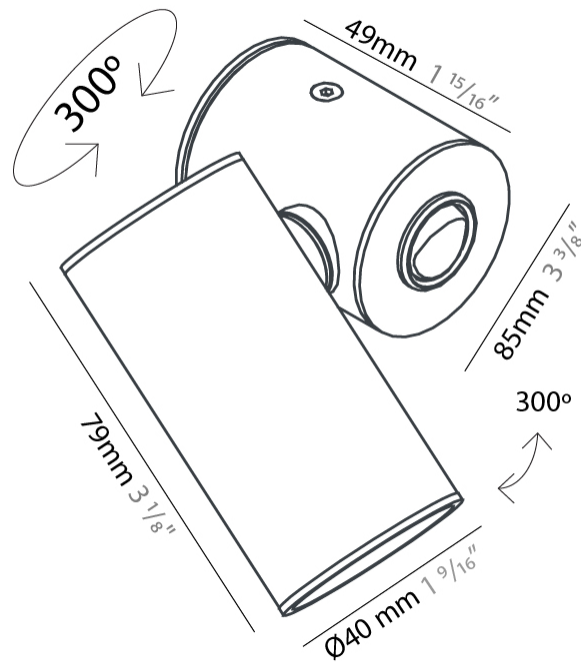

GENERAL

Series: Haul
 Subseries: Haul - Wall
 Partner: Milan
 Division: Design
 Installation: Surface
 Product Type: Wall Surface
 Mounting Location: Wall
 Light Distribution: Adjustable

PHYSICAL

Shape: Cylinder
 Diameter (mm): 40
 Diameter (in): 1 9/16
 Length (mm): 65
 Length (in): 2 9/16
 Height (mm): 100
 Height (in): 3 15/16
 Extension (mm): 78
 Extension (in): 3 1/16
 Weight (kg): 1.4
 Weight (lbs): 2.999
 Fixture Material: Extruded Aluminum

GENERAL

Series: Haul
 Subseries: Haul - Wall
 Partner: Milan
 Division: Design
 Installation: Surface
 Product Type: Wall Surface
 Mounting Location: Wall
 Light Distribution: Adjustable

PHYSICAL

Shape: Cylinder
 Diameter (mm): 55
 Diameter (in): 1 ⁹/₁₆
 Length (mm): 83
 Length (in): 3 ¹/₄
 Height (mm): 100
 Height (in): 3 ¹⁵/₁₆
 Extension (mm): 120
 Extension (in): 4 ³/₄
 Fixture Finish: [MWL / MBQ](#)
 Fixture Material: Extruded Aluminum

GENERAL

Series: Haul
Subseries: Haul - Wall
Partner: Milan
Division: Design
Installation: Surface
Product Type: Wall Surface
Mounting Location: Wall
Light Distribution: Adjustable

PHYSICAL

Shape: Cylinder
Diameter (mm): 40
Diameter (in): 1 ⁹/₁₆
Length (mm): 85
Length (in): 3 ³/₈
Extension (mm): 120
Extension (in): 4 ³/₄
[Fixture Finish: MWL / MBQ](#)
Fixture Material: Extruded Aluminum

OPTICAL

Beam Angle: 35

RATINGS AND CERTIFICATIONS

Certified By: Certified for North American Standards
IP rating: IP20

HAUL - WALL SURFACE

D93244-

PROJECT	_____
TYPE	_____
SPECIFIER	_____
QUANTITY	_____
DATE	_____