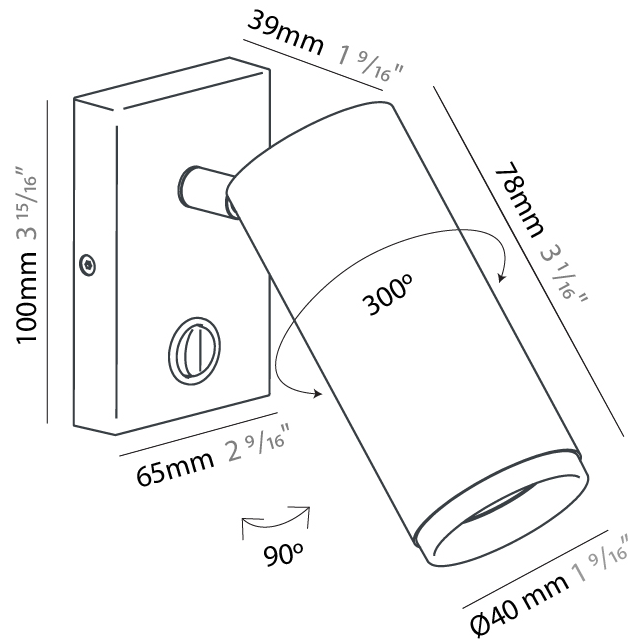

PROJECT	_____
TYPE	_____
SPECIFIER	_____
QUANTITY	_____
DATE	_____

HAUL - WALL SURFACE

D93203R9- : D93203R9-MWL

base number

1. To build a product code in our configurator select the specify button on the base model # product page
2. To build a manual product code on this datasheet choose from the options listed below in blue font and add the suffix to the base model #

GENERAL

Series: Haul
Subseries: Haul - Wall
Partner: Milan
Division: Design
Installation: Surface
Product Type: Wall Surface
Mounting Location: Wall
Light Distribution: Adjustable

PHYSICAL

Shape: Cylinder
Diameter (mm): 40
Diameter (in): 1 9/16
Length (mm): 65
Length (in): 2 9/16
Height (mm): 100
Height (in): 3 15/16
Extension (mm): 78
Extension (in): 3 1/16
Weight (kg): 1.4
Weight (lbs): 2.999
Fixture Material: Extruded Aluminum

ELECTRICAL

Lamp Type: LED
Input Wattage (W): 5
Dimming: Electronic Low Voltage Dimming
Input Voltage (V): 120Vac Direct Line

LED

Number of LEDs: 1
Color Temperature (°K): 3000
Max. Delivered Lumen (lm): 500
CRI: >90 CRI
Lamp Life (hrs): 50000

OPTICAL

Adjustability: Rotational 300°; Tilt 90°

RATINGS AND CERTIFICATIONS

Certified By: CSA Certified to UL and CSA Standards
IP rating: IP20