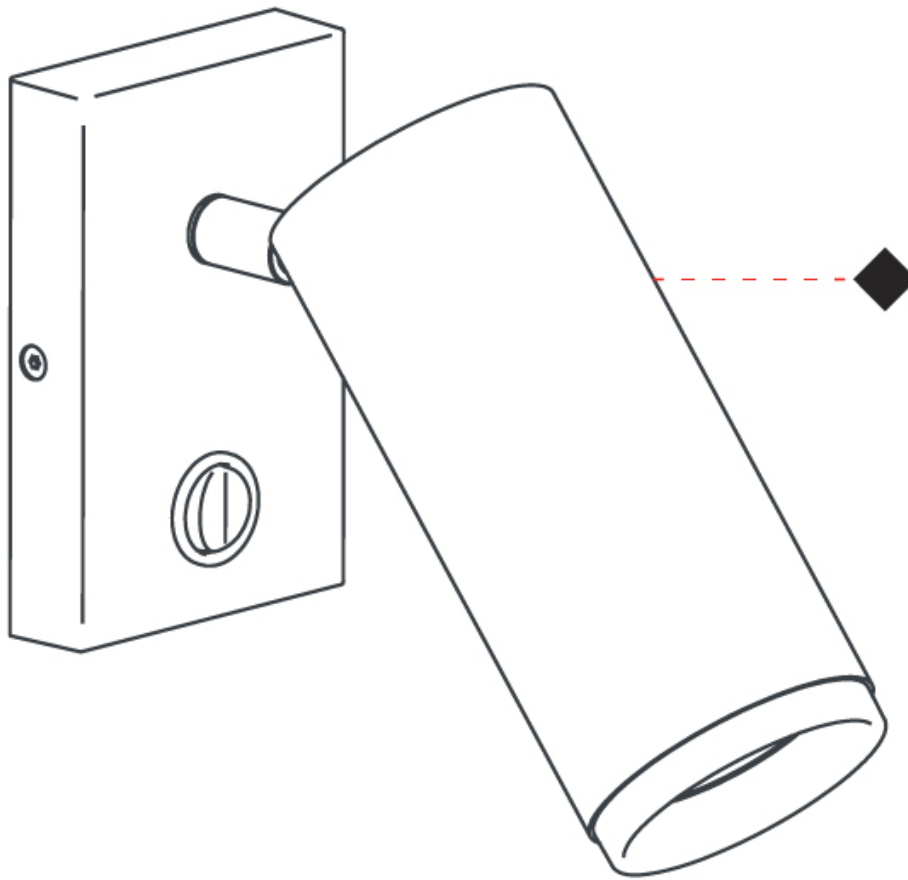

GENERAL

Series: Haul
 Subseries: Haul - Wall
 Partner: Milan
 Division: Design
 Installation: Surface
 Product Type: Wall Surface
 Mounting Location: Wall
 Light Distribution: Adjustable

PHYSICAL

Shape: Cylinder
 Diameter (mm): 55
 Diameter (in): 1 ⁹/₁₆
 Length (mm): 83
 Length (in): 3 ¹/₄
 Height (mm): 100
 Height (in): 3 ¹⁵/₁₆
 Extension (mm): 120
 Extension (in): 4 ³/₄
 Fixture Finish: [MWL / MBQ](#)
 Fixture Material: Extruded Aluminum

OPTICAL

Beam Angle: 35

RATINGS AND CERTIFICATIONS

Certified By: Certified for North American Standards
 IP rating: IP20

HAUL - WALL SURFACE

D93243-

PROJECT	_____
TYPE	_____
SPECIFIER	_____
QUANTITY	_____
DATE	_____

GENERAL

Series: Haul
Subseries: Haul - Wall
Partner: Milan
Division: Design
Installation: Surface
Product Type: Wall Surface
Mounting Location: Wall
Light Distribution: Adjustable

PHYSICAL

Shape: Cylinder
Diameter (mm): 40
Diameter (in): 1 ⁹/₁₆
Length (mm): 85
Length (in): 3 ³/₈
Extension (mm): 120
Extension (in): 4 ³/₄
[Fixture Finish: MWL / MBQ](#)
Fixture Material: Extruded Aluminum