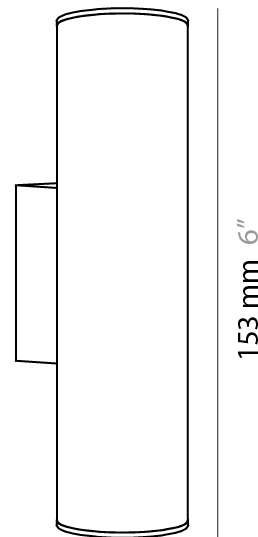

Shape: Cylinder
 Diameter (mm): 40
 Diameter (in): 1 ⁹/₁₆
 Height (mm): 153
 Height (in): 6
 Extension (mm): 61
 Extension (in): 2 ³/₈
 Fixture Finish: MWL / MBQ
 Fixture Material: Extruded Aluminum

ELECTRICAL

OPTICAL

Beam Angle: 35

RATINGS AND CERTIFICATIONS

Certified By: Certified for North American Standards
 IP rating: IP20

61 mm 2 ³/₈"

Ø40 mm 1 ⁹/₁₆"

HAUL - WALL SURFACE

D93136R9-

GENERAL

Series: Haul
 Subseries: Haul - Wall
 Partner: Milan
 Division: Design
 Installation: Surface
 Product Type: Wall Surface
 Mounting Location: Wall
 Light Distribution: Adjustable

PHYSICAL

Shape: Cylinder
 Diameter (mm): 40
 Diameter (in): 1 ⁹/₁₆
 Length (mm): 65
 Length (in): 2 ⁹/₁₆
 Height (mm): 100
 Height (in): 3 ¹⁵/₁₆
 Extension (mm): 78
 Extension (in): 3 ¹/₁₆
 Fixture Finish: [MWL / MBQ](#)
 Fixture Material: Extruded Aluminum

GENERAL

Series: Haul
 Subseries: Haul - Wall
 Partner: Milan
 Division: Design
 Installation: Surface
 Product Type: Wall Surface
 Mounting Location: Wall
 Light Distribution: Adjustable

PHYSICAL

Shape: Cylinder
 Diameter (mm): 40
 Diameter (in): 1 9/16
 Length (mm): 65
 Length (in): 2 9/16
 Height (mm): 100
 Height (in): 3 15/16
 Extension (mm): 78
 Extension (in): 3 1/16
 Weight (kg): 1.4
 Weight (lbs): 2.999
 Fixture Material: Extruded Aluminum