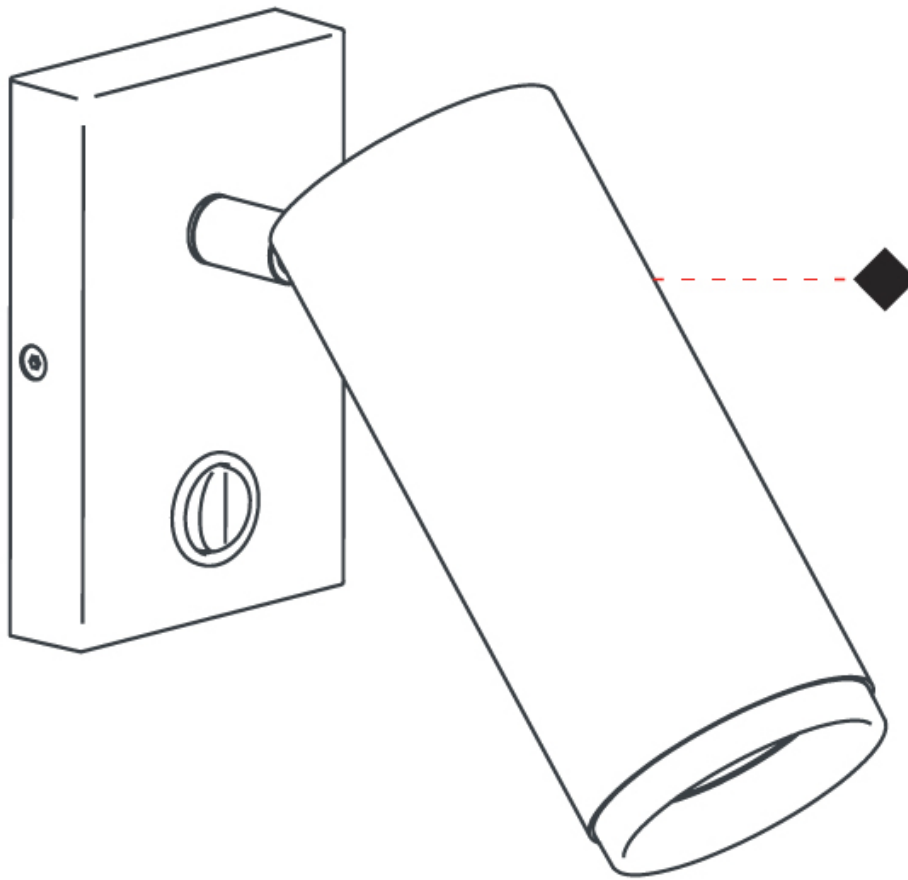

GENERAL

Series: Haul
 Subseries: Haul - Wall
 Partner: Milan
 Division: Design
 Installation: Surface
 Product Type: Wall Surface
 Mounting Location: Wall
 Light Distribution: Adjustable

PHYSICAL

Shape: Cylinder
 Diameter (mm): 40
 Diameter (in): 1 ⁹/₁₆
 Length (mm): 65
 Length (in): 2 ⁹/₁₆
 Height (mm): 100
 Height (in): 3 ¹⁵/₁₆
 Extension (mm): 78
 Extension (in): 3 ¹/₁₆
 Fixture Finish: [MWL / MBQ](#)
 Fixture Material: Extruded Aluminum

OPTICAL

Beam Angle: 35
 Adjustability: Rotational 300°; Tilt 90°

RATINGS AND CERTIFICATIONS

Certified By: Certified for North American Standards
 IP rating: IP20

HAUL - WALL SURFACE

D93203R9-

PROJECT	_____
TYPE	_____
SPECIFIER	_____
QUANTITY	_____
DATE	_____

GENERAL

Series: Haul
 Subseries: Haul - Wall
 Partner: Milan
 Division: Design
 Installation: Surface
 Product Type: Wall Surface
 Mounting Location: Wall
 Light Distribution: Adjustable

PHYSICAL

Shape: Cylinder
 Diameter (mm): 40
 Diameter (in): 1 9/16
 Length (mm): 65
 Length (in): 2 9/16
 Height (mm): 100
 Height (in): 3 15/16
 Extension (mm): 78
 Extension (in): 3 1/16
 Weight (kg): 1.4
 Weight (lbs): 2.999
 Fixture Material: Extruded Aluminum