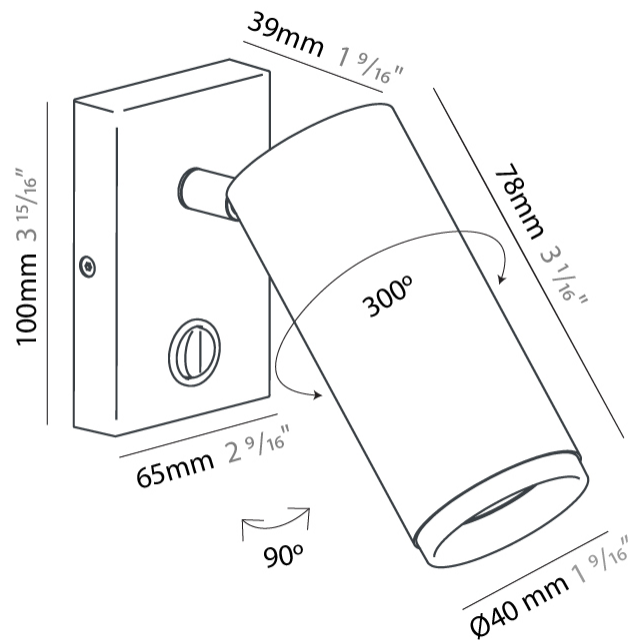

Shape: Cylinder
 Diameter (mm): 40
 Diameter (in): 1 ⁹/₁₆
 Height (mm): 153
 Height (in): 6
 Extension (mm): 61
 Extension (in): 2 ³/₈
 Fixture Finish: MWL / MBQ
 Fixture Material: Extruded Aluminum

ELECTRICAL

GENERAL

Series: Haul
 Subseries: Haul - Wall
 Partner: Milan
 Division: Design
 Installation: Surface
 Product Type: Wall Surface
 Mounting Location: Wall
 Light Distribution: Adjustable

PHYSICAL

Shape: Cylinder
 Diameter (mm): 40
 Diameter (in): 1 ⁹/₁₆
 Length (mm): 65
 Length (in): 2 ⁹/₁₆
 Height (mm): 100
 Height (in): 3 ¹⁵/₁₆
 Extension (mm): 78
 Extension (in): 3 ¹/₁₆
 Fixture Finish: [MWL / MBQ](#)
 Fixture Material: Extruded Aluminum

OPTICAL

Beam Angle: 35
 Adjustability: Rotational 300°; Tilt 90°

RATINGS AND CERTIFICATIONS

Certified By: Certified for North American Standards
 IP rating: IP20

HAUL - WALL SURFACE

D93203R9-

PROJECT	_____
TYPE	_____
SPECIFIER	_____
QUANTITY	_____
DATE	_____

GENERAL

Series: Haul
 Subseries: Haul - Wall
 Partner: Milan
 Division: Design
 Installation: Surface
 Product Type: Wall Surface
 Mounting Location: Wall
 Light Distribution: Adjustable

PHYSICAL

Shape: Cylinder
 Diameter (mm): 40
 Diameter (in): 1 9/16
 Length (mm): 65
 Length (in): 2 9/16
 Height (mm): 100
 Height (in): 3 15/16
 Extension (mm): 78
 Extension (in): 3 1/16
 Weight (kg): 1.4
 Weight (lbs): 2.999
 Fixture Material: Extruded Aluminum