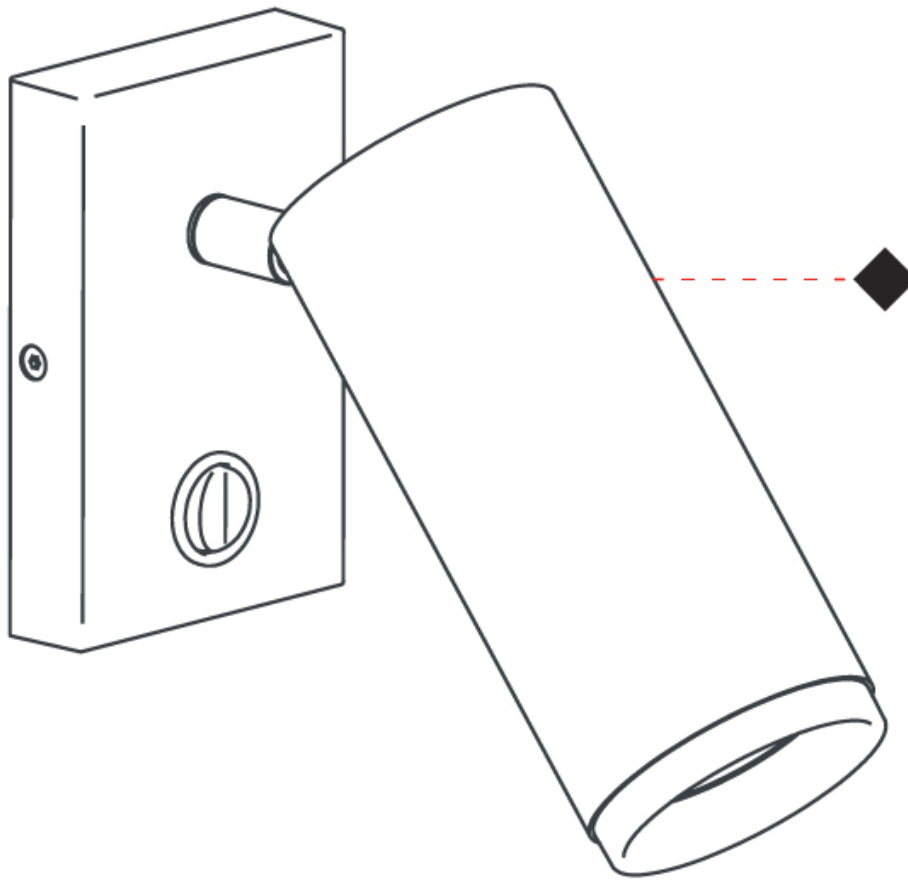

GENERAL

Series: Haul
 Subseries: Haul - Wall
 Partner: Milan
 Division: Design
 Installation: Surface
 Product Type: Wall Surface
 Mounting Location: Wall
 Light Distribution: Adjustable

PHYSICAL

Shape: Cylinder
 Diameter (mm): 40
 Diameter (in): 1 9/16
 Length (mm): 65
 Length (in): 2 9/16
 Height (mm): 100
 Height (in): 3 15/16
 Extension (mm): 78
 Extension (in): 3 1/16
 Weight (kg): 1.4
 Weight (lbs): 2.999
 Fixture Material: Extruded Aluminum

OPTICAL

Adjustability: Rotational 300°; Tilt 90°

RATINGS AND CERTIFICATIONS

Certified By: CSA Certified to UL and CSA Standards
 IP rating: IP20

HAUL - WALL SURFACE

D93203R9- : D93203R9-MWL

PROJECT	_____
TYPE	_____
SPECIFIER	_____
QUANTITY	_____
DATE	_____

GENERAL

Series: Haul
 Subseries: Haul - Wall
 Partner: Milan
 Division: Design
 Installation: Surface
 Product Type: Wall Surface
 Mounting Location: Wall
 Light Distribution: Adjustable

PHYSICAL

Shape: Cylinder
 Diameter (mm): 55
 Diameter (in): 1 ⁹/₁₆
 Length (mm): 83
 Length (in): 3 ¹/₄
 Height (mm): 100
 Height (in): 3 ¹⁵/₁₆
 Extension (mm): 120
 Extension (in): 4 ³/₄
 Fixture Finish: [MWL / MBQ](#)
 Fixture Material: Extruded Aluminum