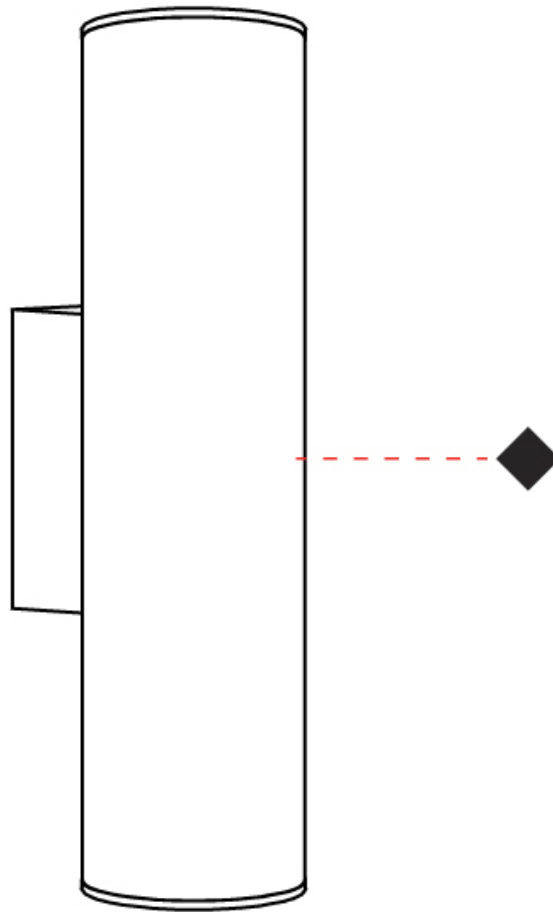

HAUL - WALL SURFACE

D93136R9-

PROJECT	_____
TYPE	_____
SPECIFIER	_____
QUANTITY	_____
DATE	_____